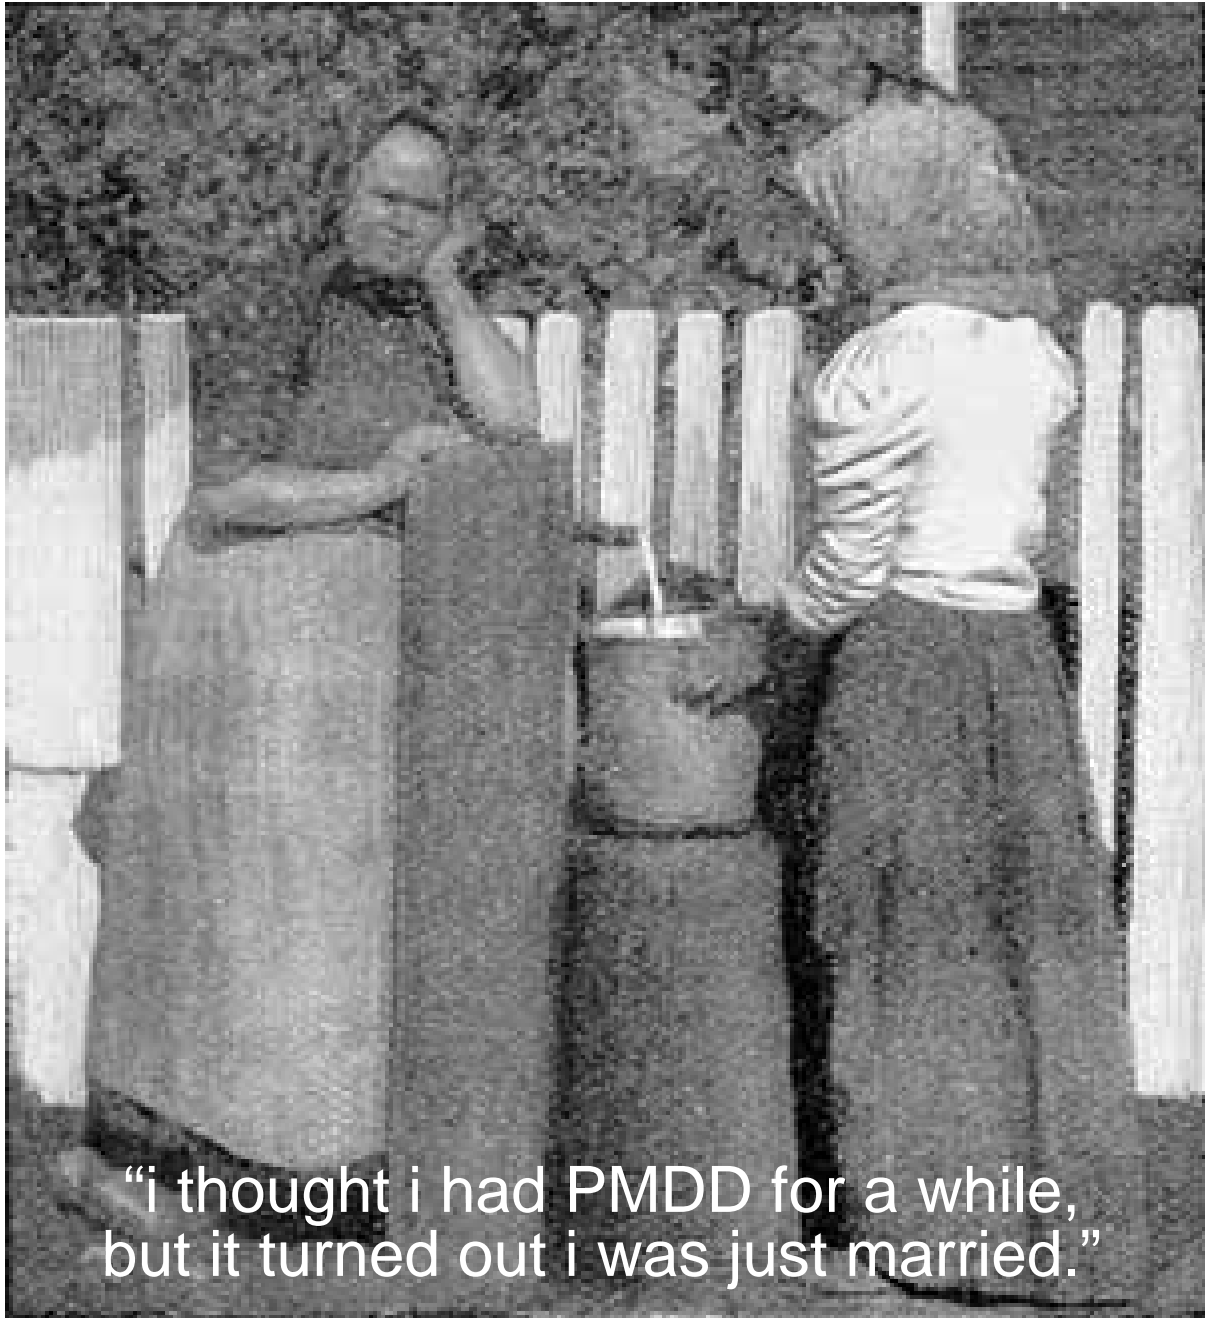

funny pharm

the web comic for psychos

vol. 1 issue 1

After being taken off medication, Stef noticed her alcohol tolerance had greatly increased.

“i thought i had PMDD for a while,
but it turned out i was just married.”